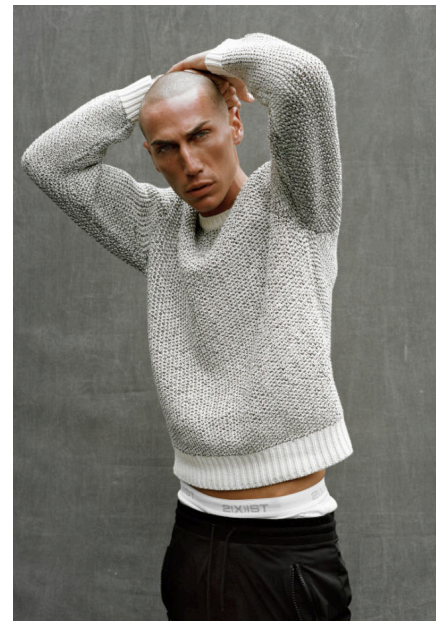

MICHAEL PATRICK

HEIGHT 6'1" CHEST 40" SUIT 40" Us SHOE 11.5us
HAIR COLOR Brown EYES COLOR Green