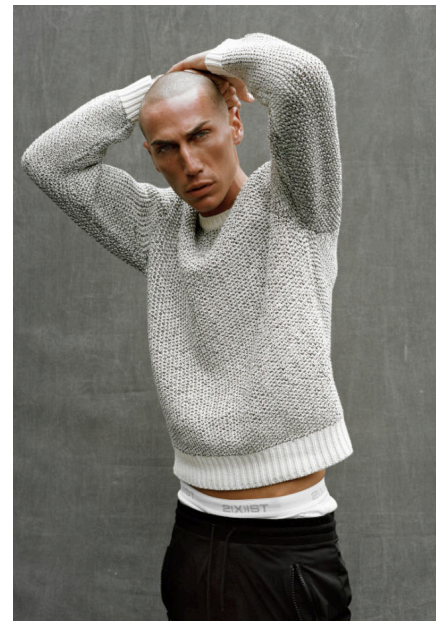

EMIG
MODELS

MICHAEL PATRICK

EMIG
MODELS

NY: 212.505.0600 | LA: 310.498.2240 | info@emgmodels.com

HEIGHT 6'1" CHEST 40" SUIT 40" Us SHOE 11.5us
HAIR COLOR Brown EYES COLOR Green