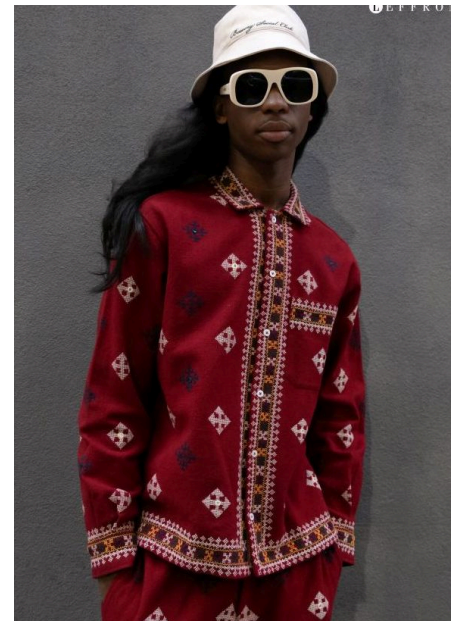

AYELLE

**HEIGHT 6'3" CHEST 36" SUIT 38" Us SHOE 12us HAIR COLOR Black
EYES COLOR Brown**