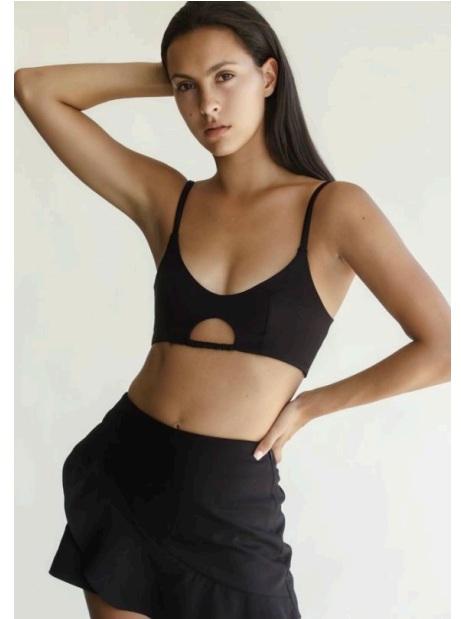

ALEXA GABRIELLE

**HEIGHT 5'10" BUST 32" SHOE 8.5us HAIR COLOR Brown
EYES COLOR Brown**