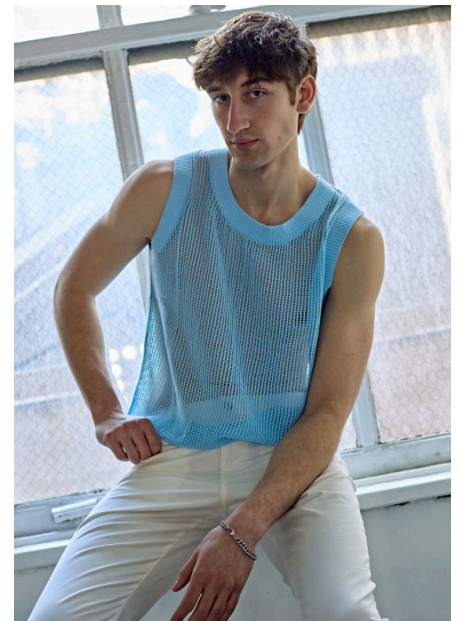

JAMES ALNWICK

**HEIGHT 6'3" CHEST 38" SHOE 13us HAIR COLOR Brown
EYES COLOR Blue/Green**