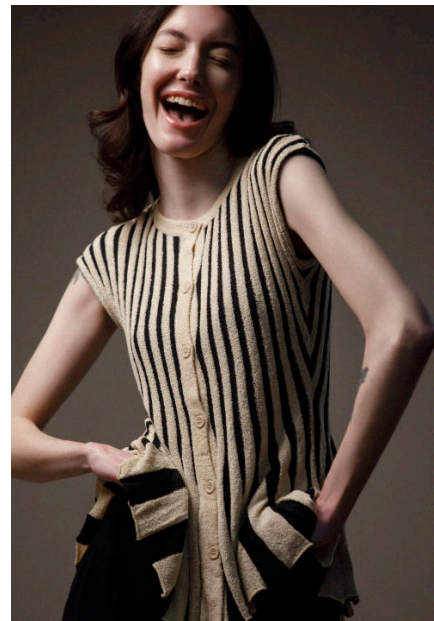

**ALANALYDONE**

**HEIGHT 5'9" BUST 32" SHOE 9.5us HAIR COLOR Brown  
EYES COLOR Green**