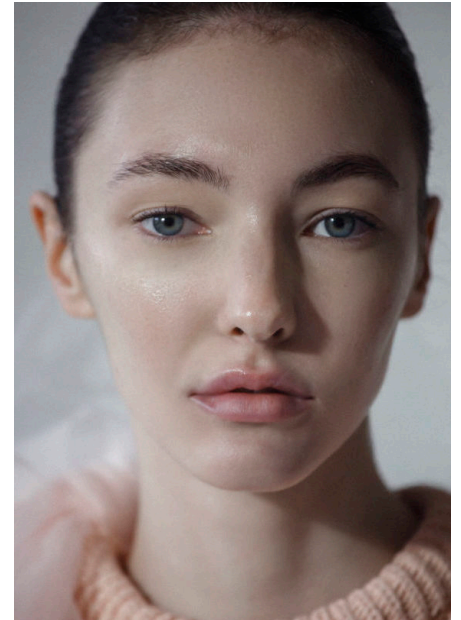

**ALANALYDONE**

**HEIGHT 5'9" BUST 32" SHOE 9.5us HAIR COLOR Brown  
EYES COLOR Green**