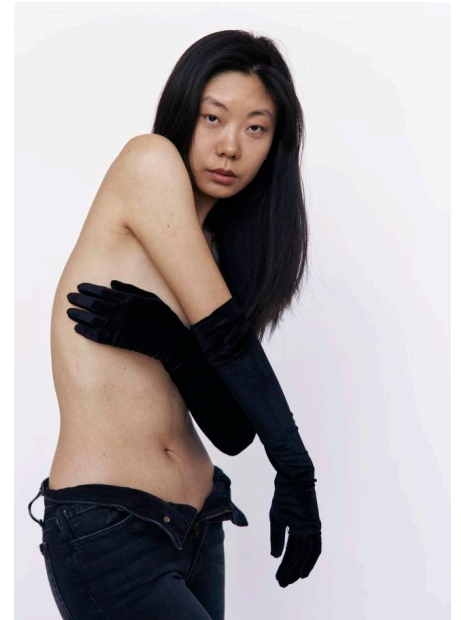

EMIG
MODELS

JOLINEDU

EMIG
MODELS

NY: 212.505.0600 | LA: 310.498.2240 | info@emgmodels.com

**HEIGHT 5'8" BUST 32" SHOE 7.5us HAIR COLOR Dark Brown
EYES COLOR Brown**