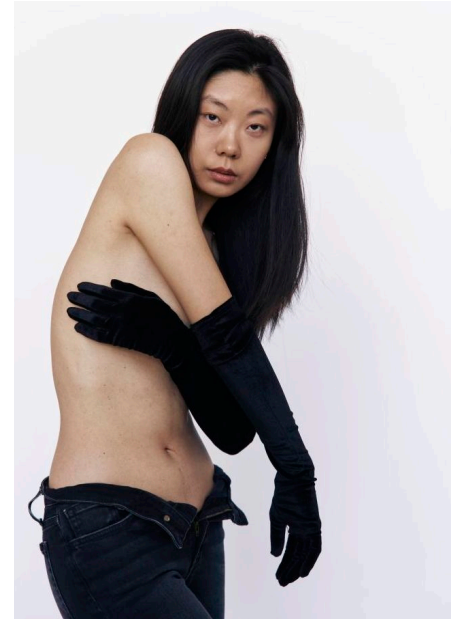

EMIG
MODELS

JOLINEDU

EMIG
MODELS

NY: 212.505.0600 | LA: 310.498.2240 | info@emgmodels.com

**HEIGHT 5'8" BUST 32.5" SHOE 7.5us HAIR COLOR Dark Brown
EYES COLOR Brown**