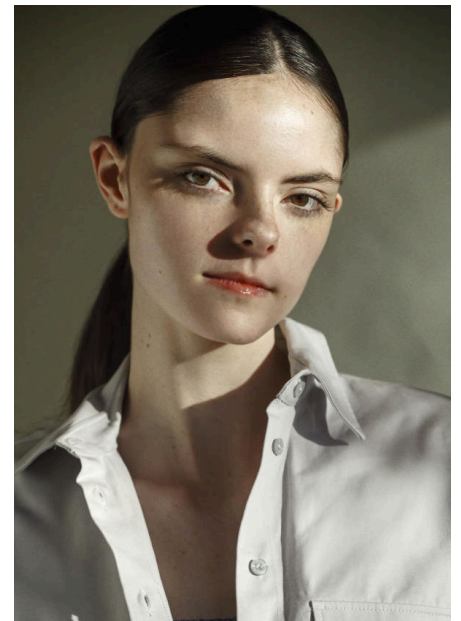

LUCY CHADA

**HEIGHT 5'11" BUST 34" SHOE 10us HAIR COLOR Brown
EYES COLOR Hazel**