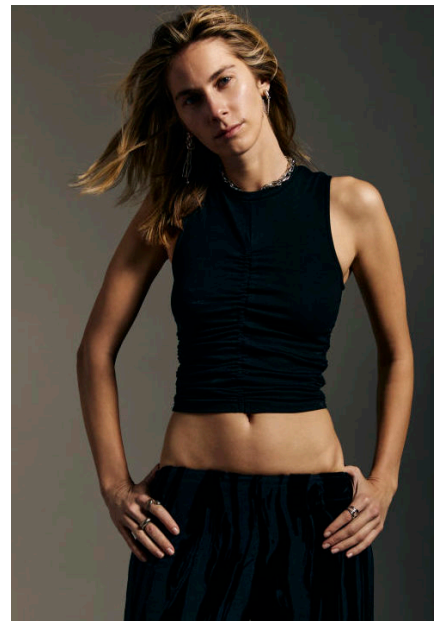

DIANA BARBOSA

**HEIGHT 5'9" BUST 33" SHOE 9.5us HAIR COLOR Light Brown
EYES COLOR Blue**