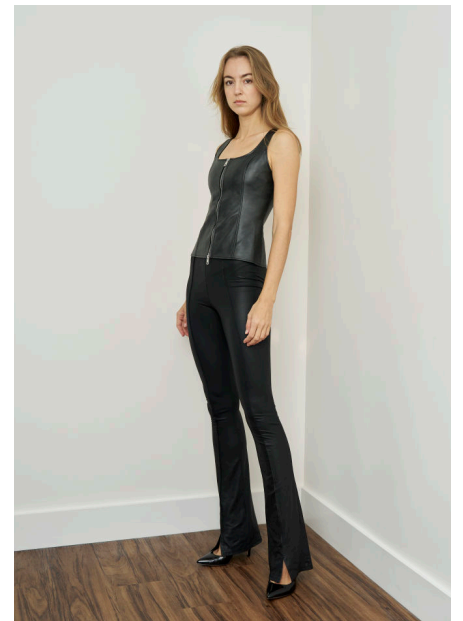

**DIANA**

**HEIGHT 5'11" BUST 34" SHOE 8.5us HAIR COLOR Blonde  
EYES COLOR Brown**